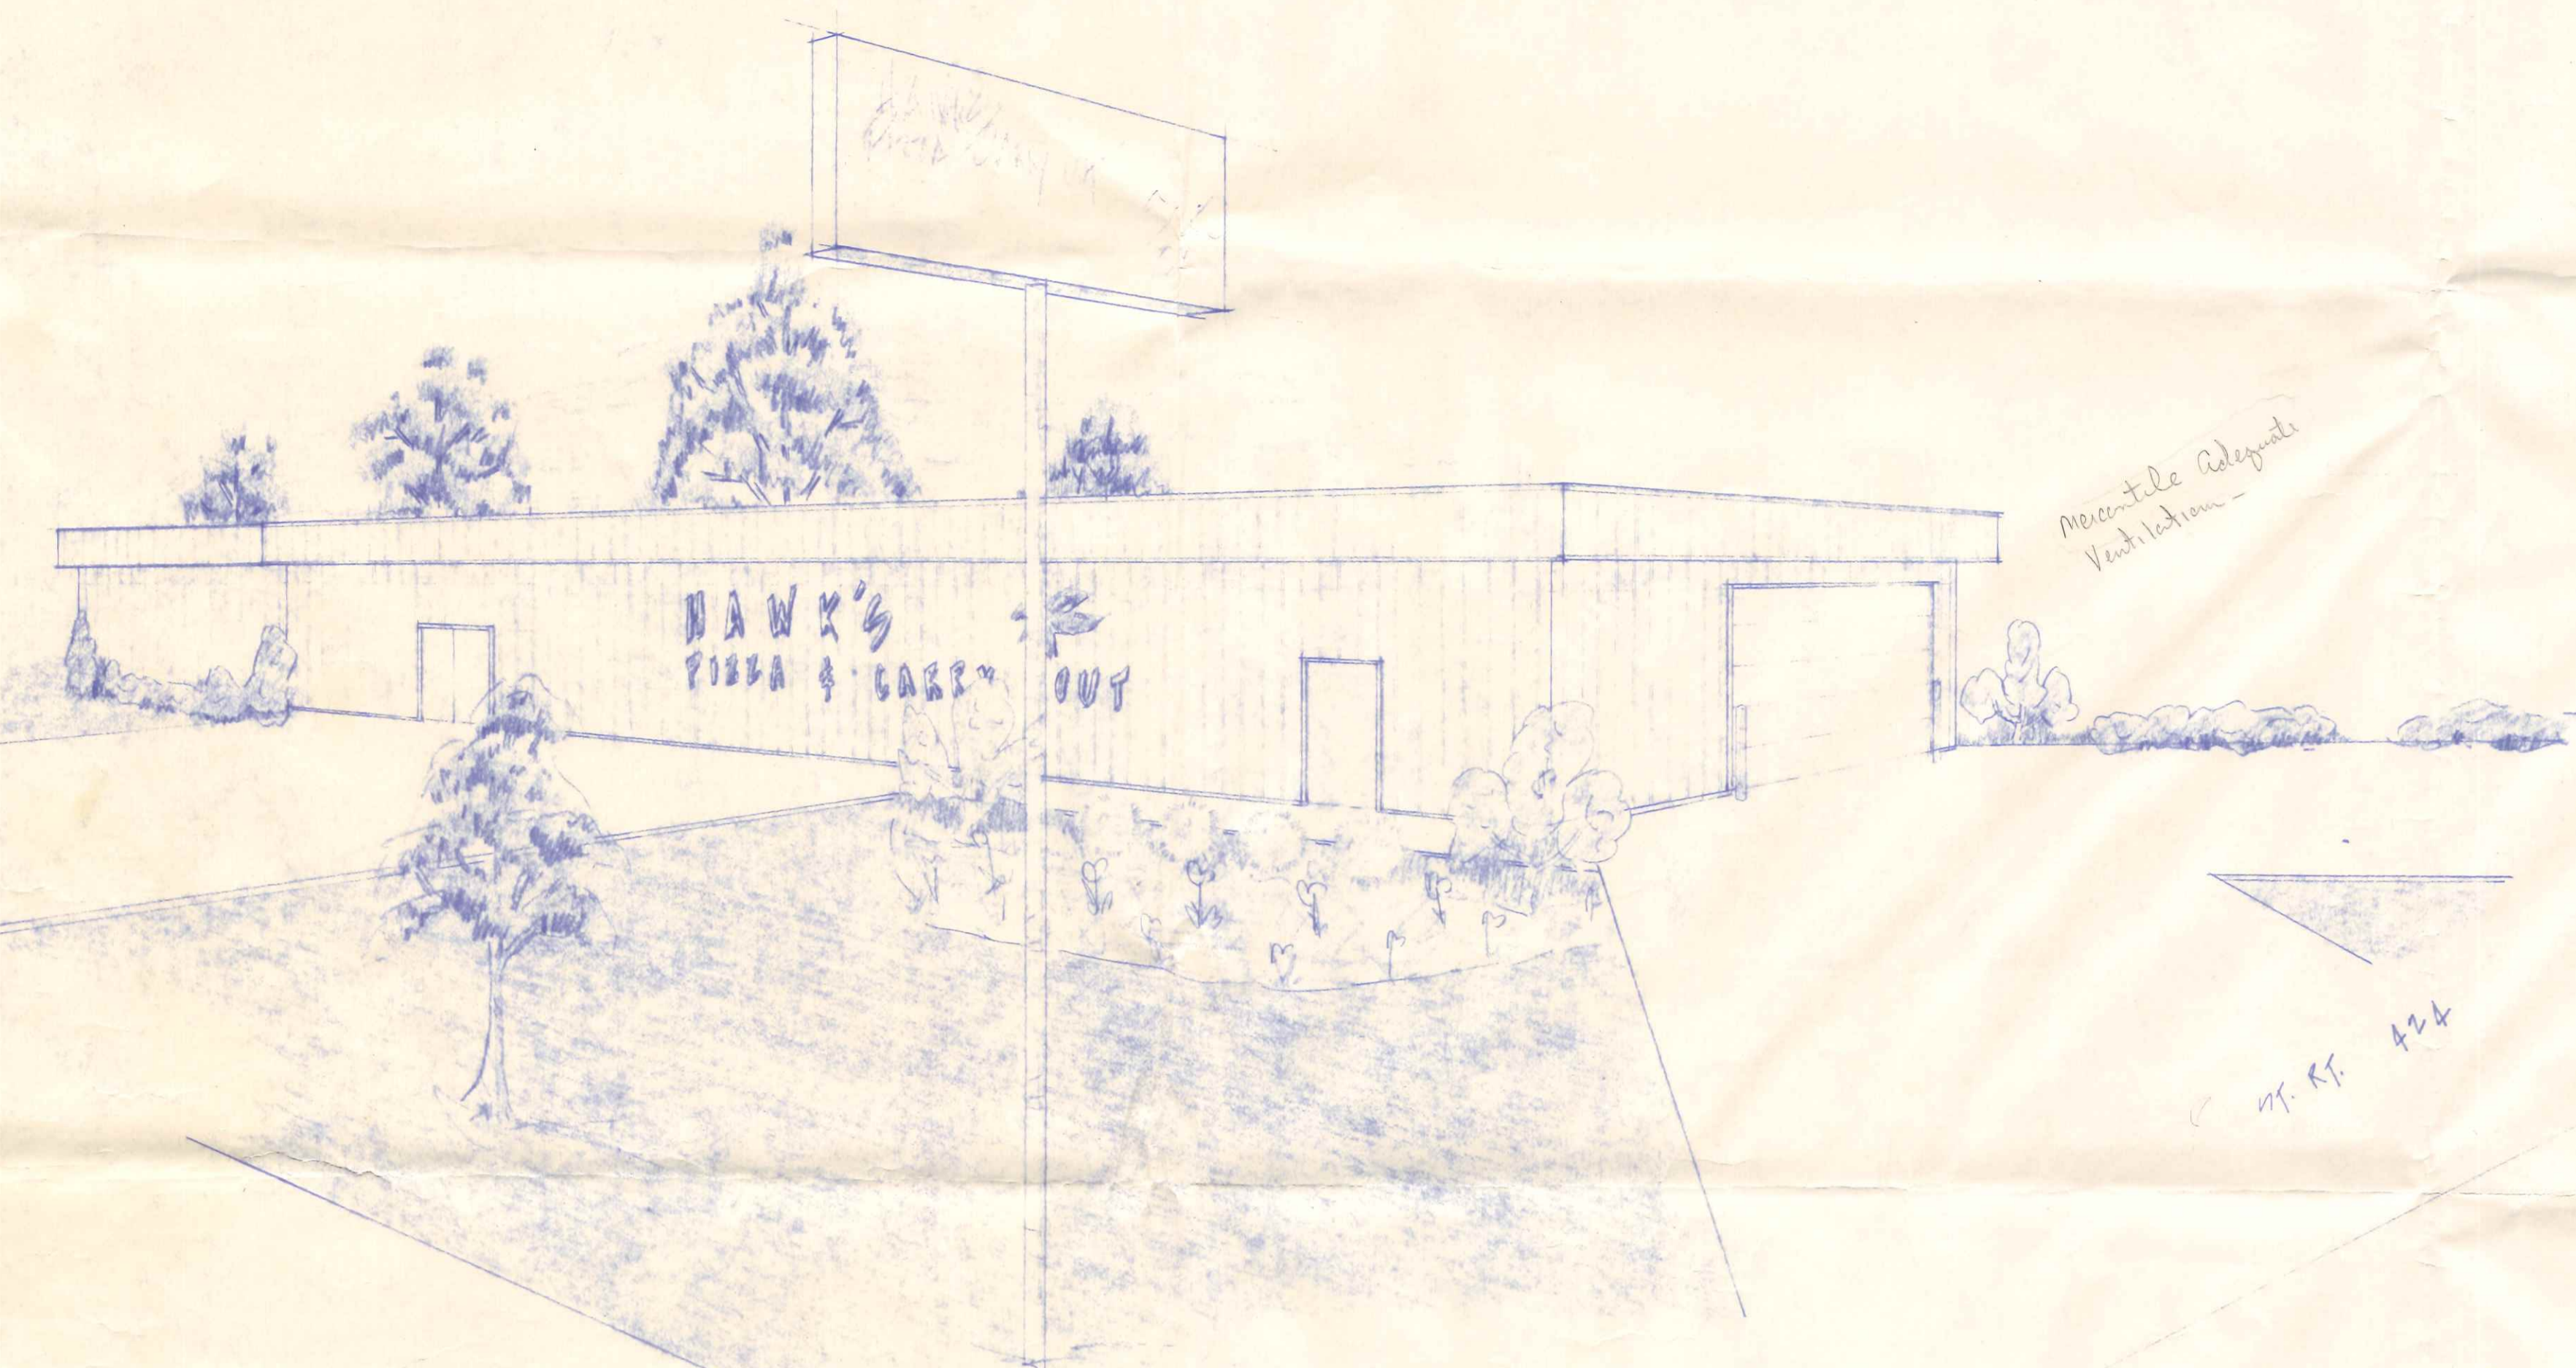

NEW PIZZA AND CARRY OUT DRIVE THRU  
HAWK'S  
 NAPOLÉON, OK.

4550.57  
 1,800.00 Permissible 415  
 1 Hour Exterior Walls

E. Washington

301 E. Riverview Ave

SITE / FLOOR PLAN  
 scale: 1"=10'-0"