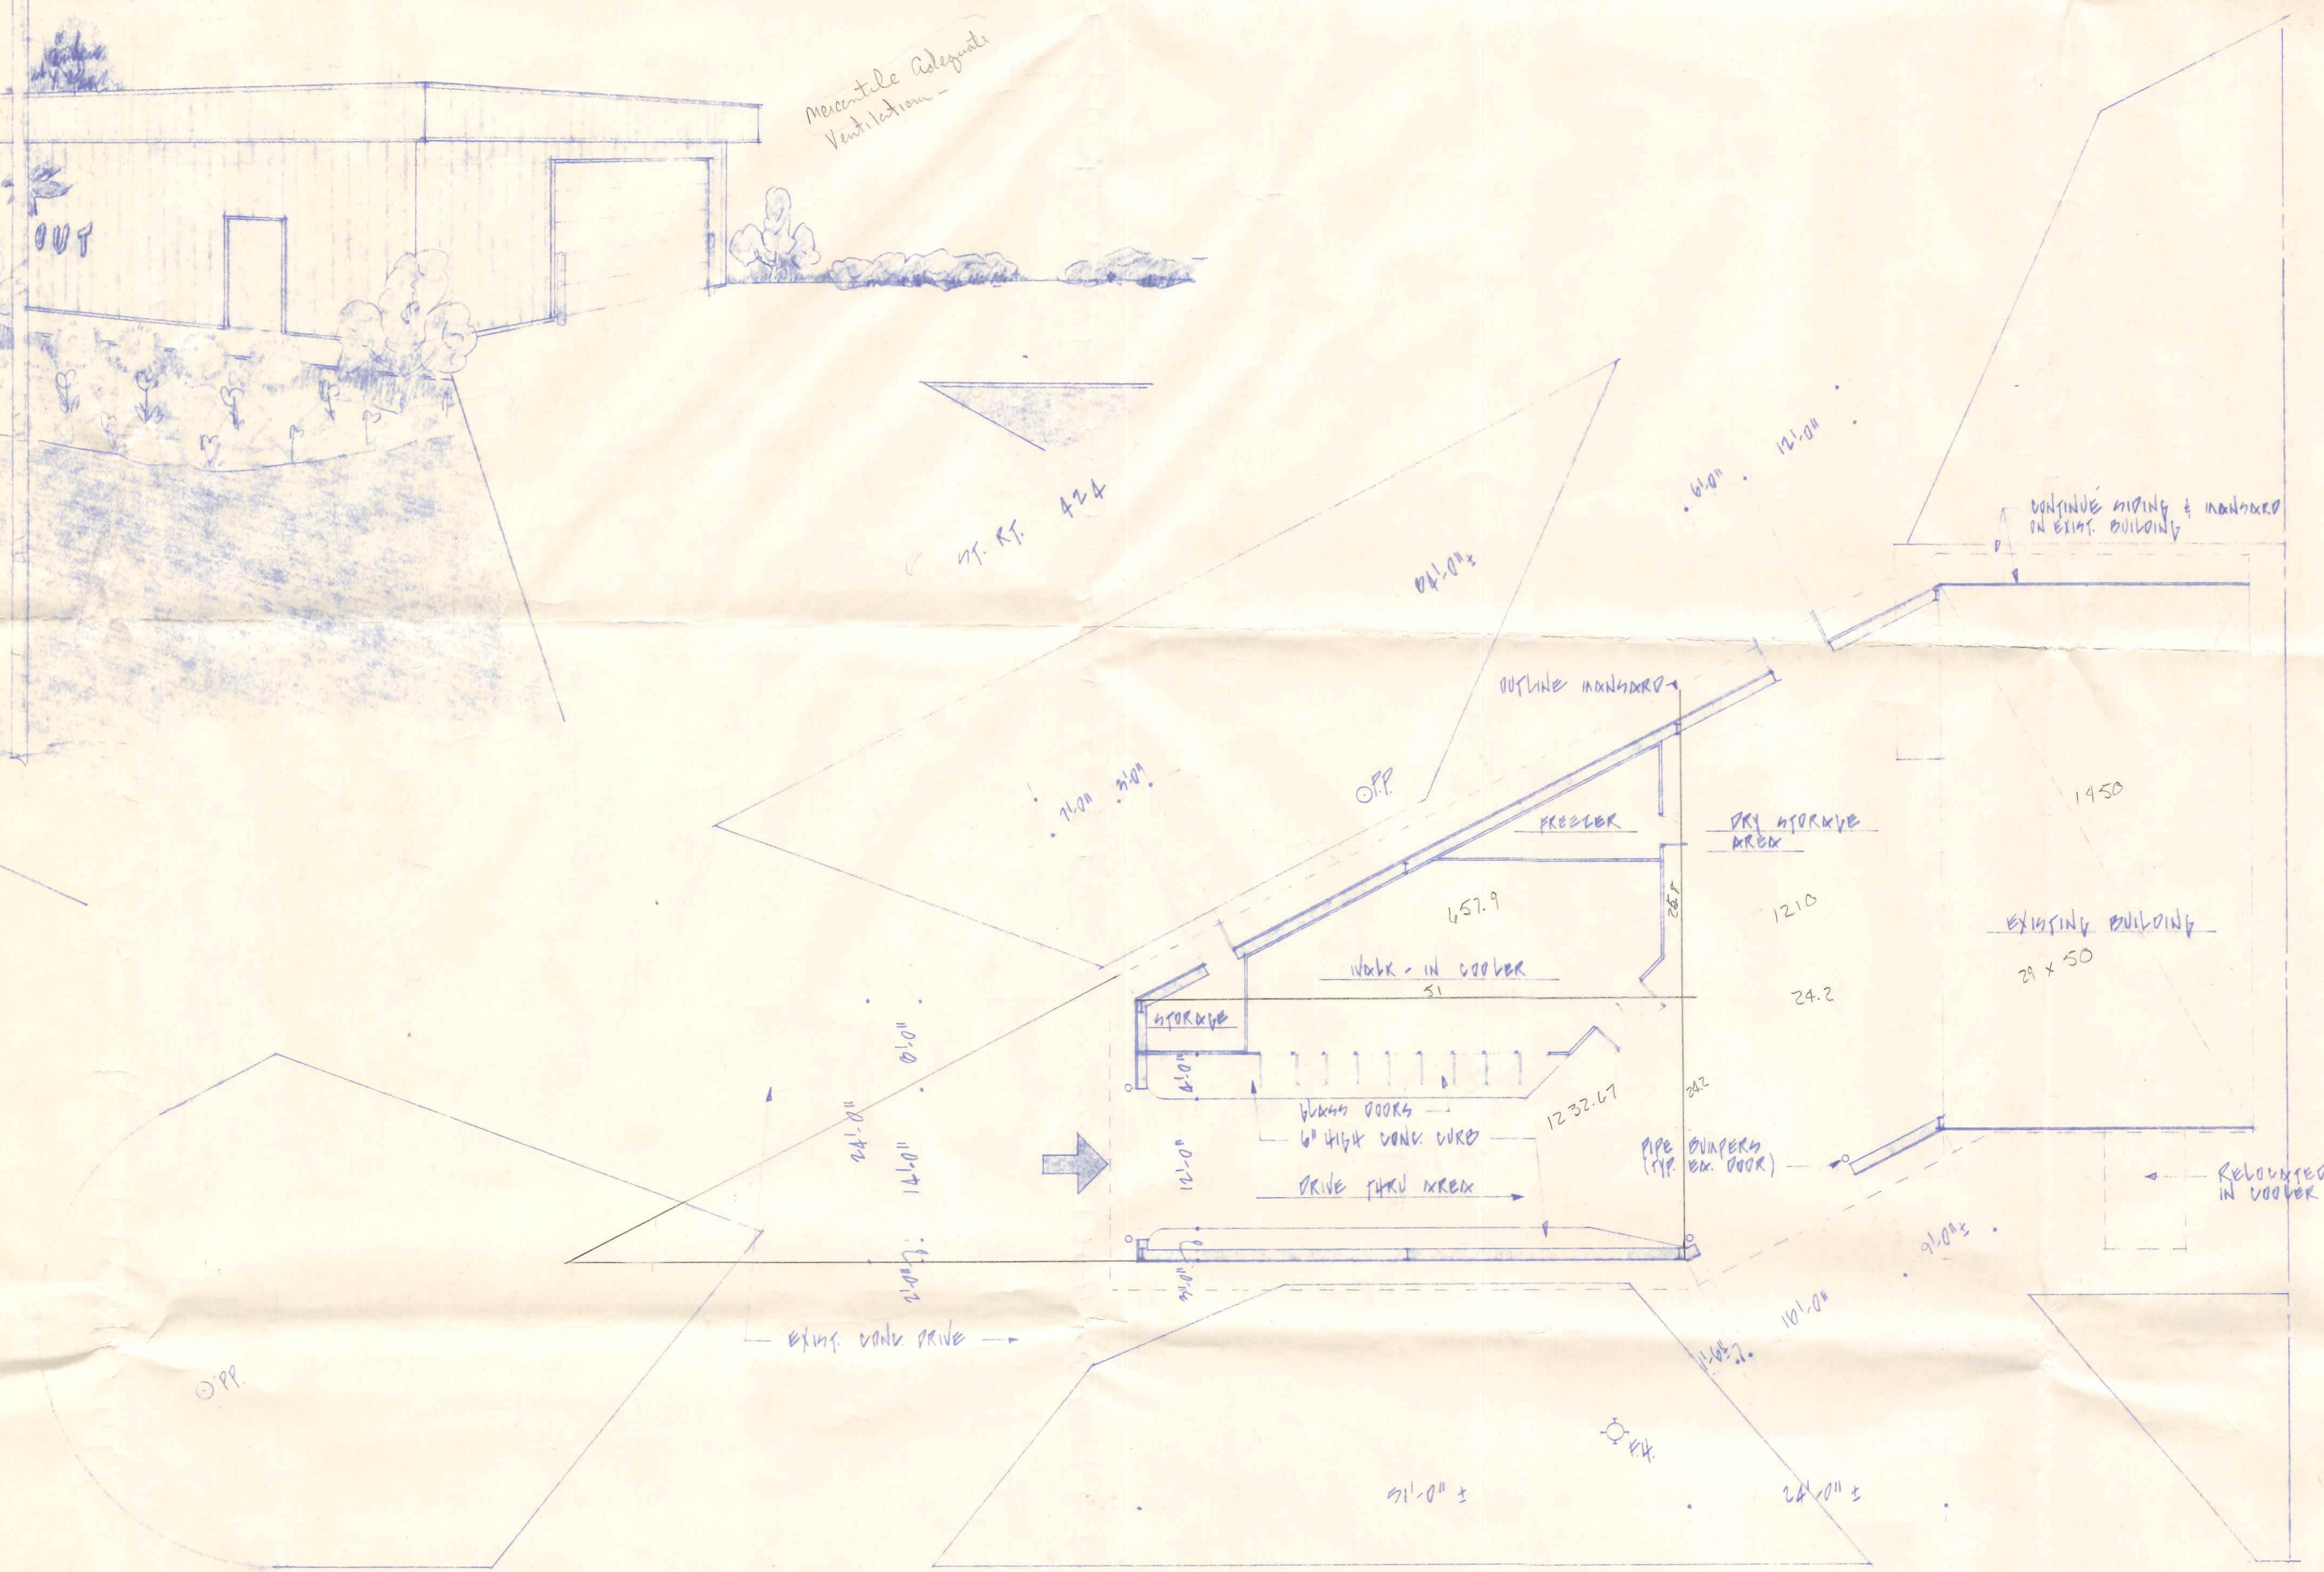

NEW PIZZA AND CARRY OUT DRIVE THRU  
HAWK'S  
 NAPOLÉON, OK.

4550.57  
 1,800.00 Permissible 415  
 1 Hour Exterior Walls

E. Washington

301 E. Riverview Ave

SITE / FLOOR PLAN  
 scale: 1"=10'-0"